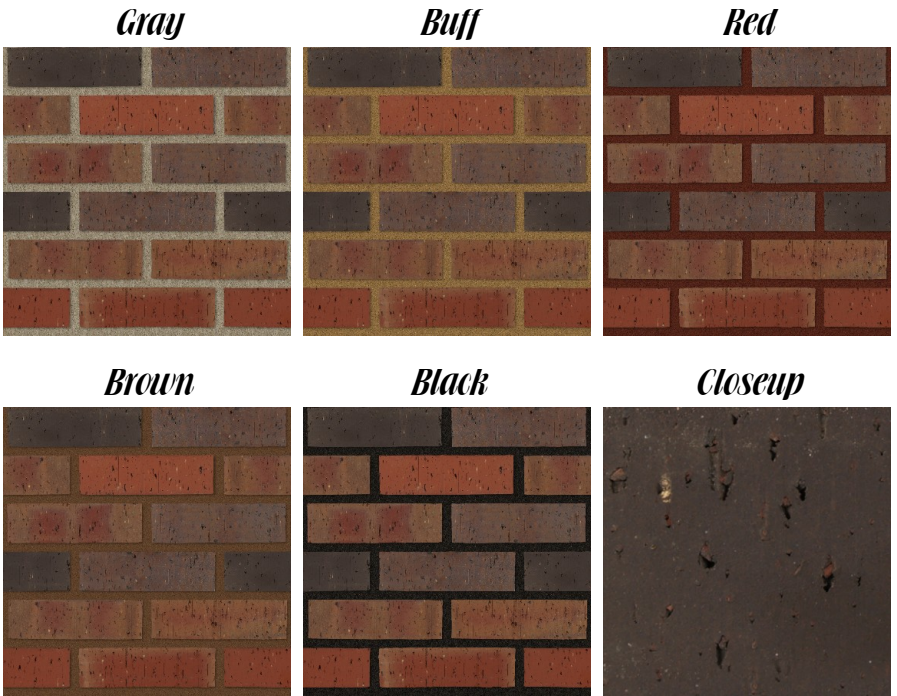

Grout Selections

Colors shown are intended as a guide only and may vary. To ensure color accuracy call for a sample.