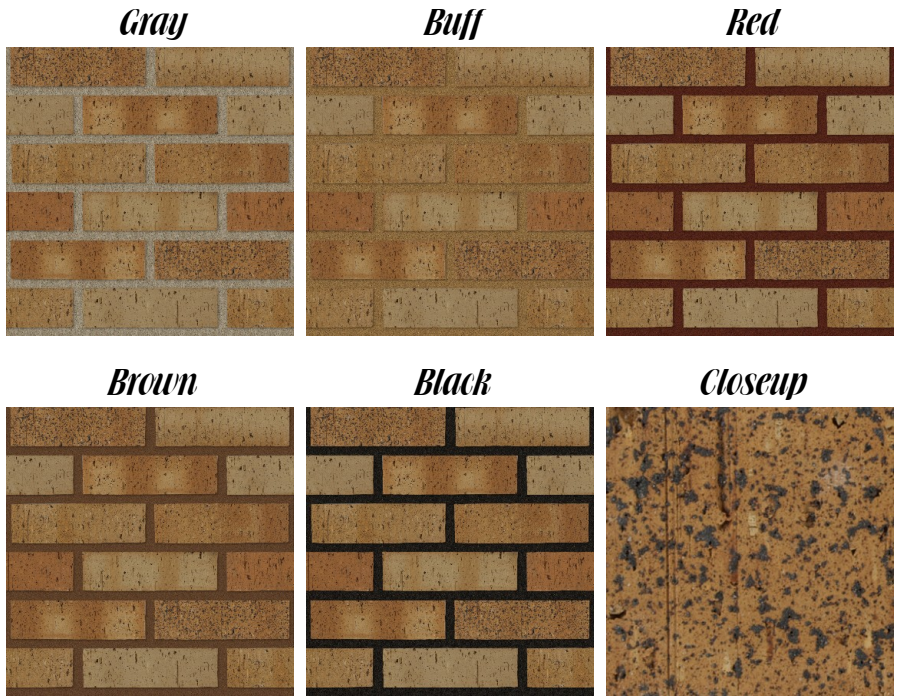

Grout Selections

Colors shown are intended as a guide only and may vary. To ensure color accuracy call for a sample.