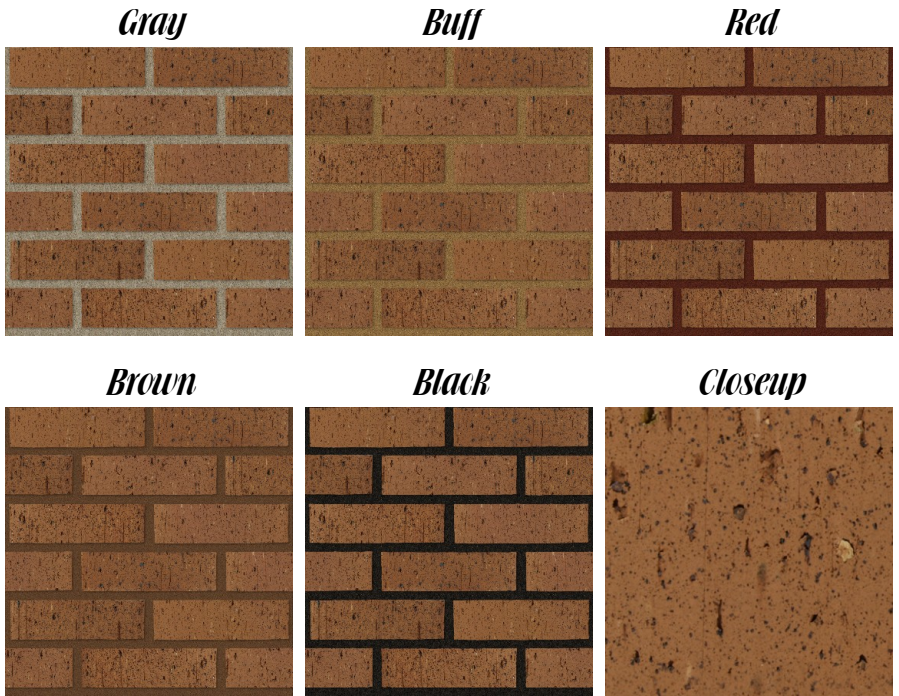

Grout Selections

Colors shown are intended as a guide only and may vary. To ensure color accuracy call for a sample.