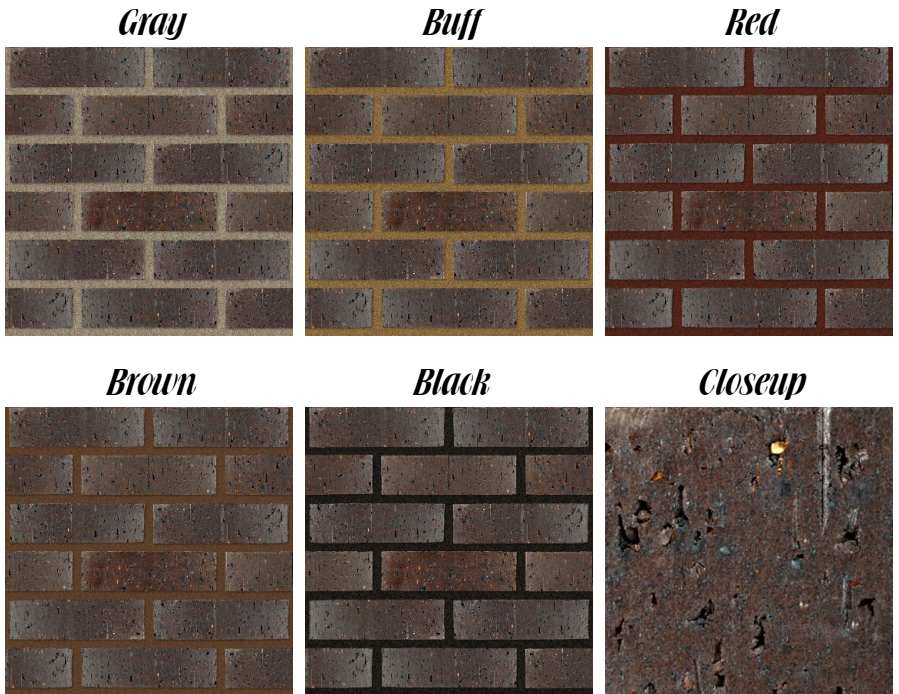

Grout Selections

Colors shown are intended as a guide only and may vary. To ensure color accuracy call for a sample.