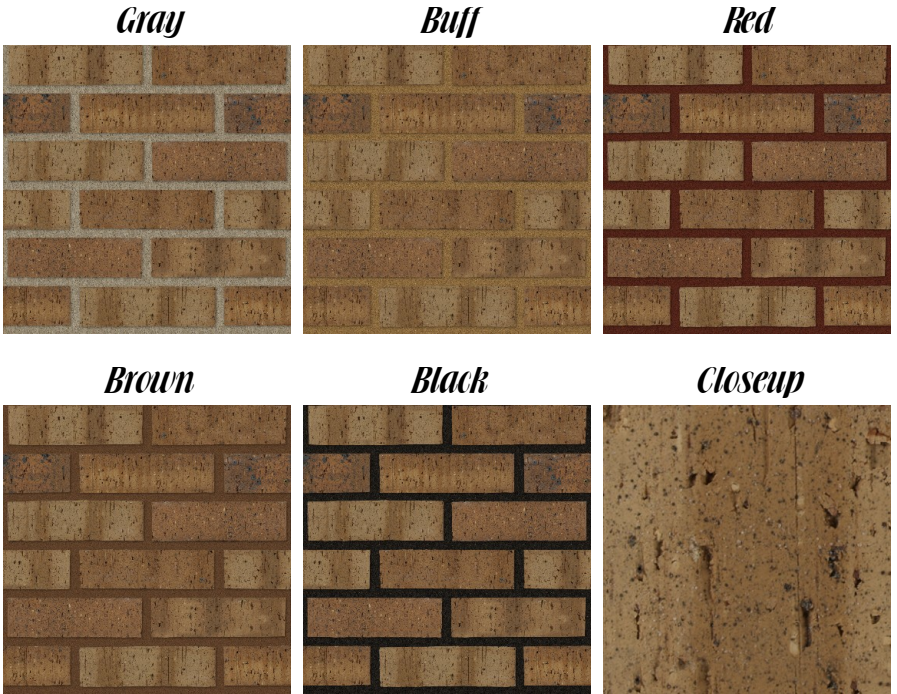

Grout Selections

Colors shown are intended as a guide only and may vary. To ensure color accuracy call for a sample.