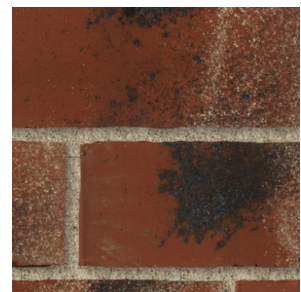

(620)-653-7609

Email:

info@kansasbrick.com

Grout Selections

Gray

Buff

Red

Brown

Black

Closeup

Colors shown are intended as a guide only and may vary. To ensure color accuracy call for a sample.