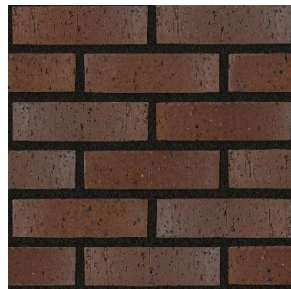

## *Crimson Ironspot Virtual Brick Sample*

### *Grout Selections*

*Gray*

*Buff*

*Red*

*Brown*

*Black*

*Closeup*

Colors shown are intended as a guide only and may vary. To ensure color accuracy call for a sample.