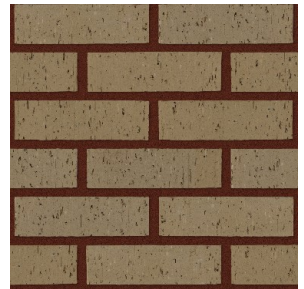

## *Coronado Grey Virtual Brick Sample*

### *Textures*

*Rockface*  
*Shadowtex*  
*Velour*  
*Vertex*  
*Wiretex*

### *Grout Selections*

*Gray*

*Buff*

*Red*

*Brown*

*Black*

*Closeup*

Colors shown are intended as a guide only and may vary. To ensure color accuracy call for a sample.