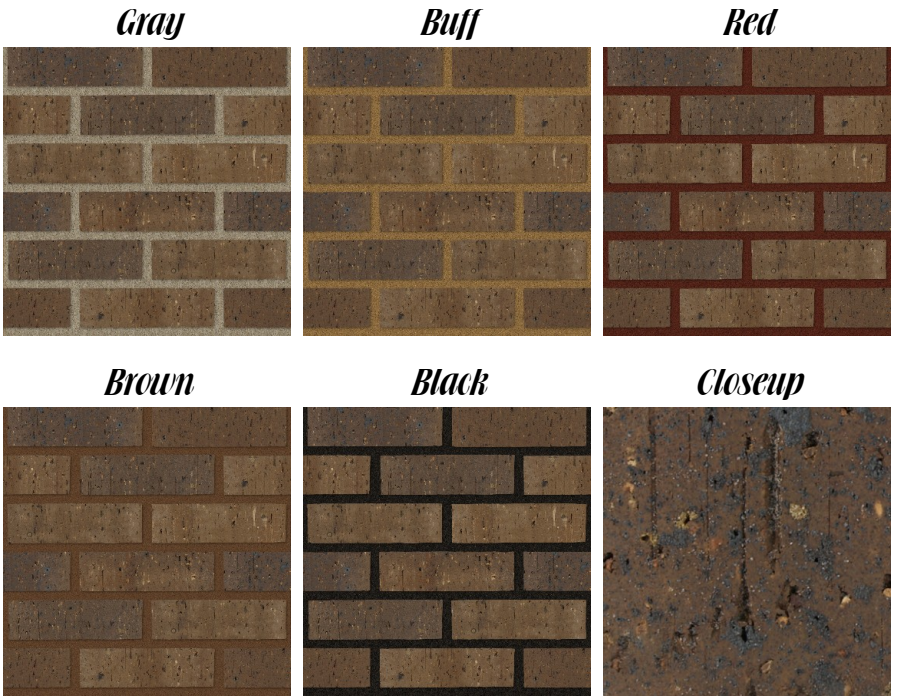

Grout Selections

Colors shown are intended as a guide only and may vary. To ensure color accuracy call for a sample.