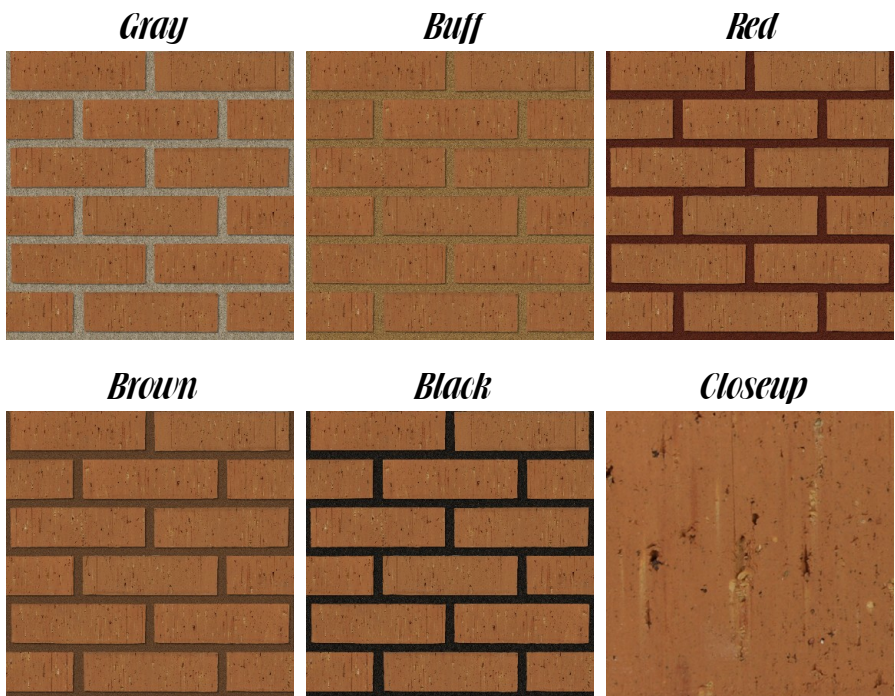

## 550 Dark Virtual Brick Sample

| <i>Size</i>    | <i>Available Textures</i>                      |
|----------------|--|
| <i>Closure</i> | <i>Velour</i>                                  |
| <i>Modular</i> | <i>Scratch</i><br><i>Bark</i><br><i>Velour</i> |
| <i>Utility</i> | <i>Velour</i>                                  |
| <i>King</i>    | <i>Velour</i>                                  |

### Grout Selections

Colors shown are intended as a guide only and may vary. To ensure color accuracy call for a sample.