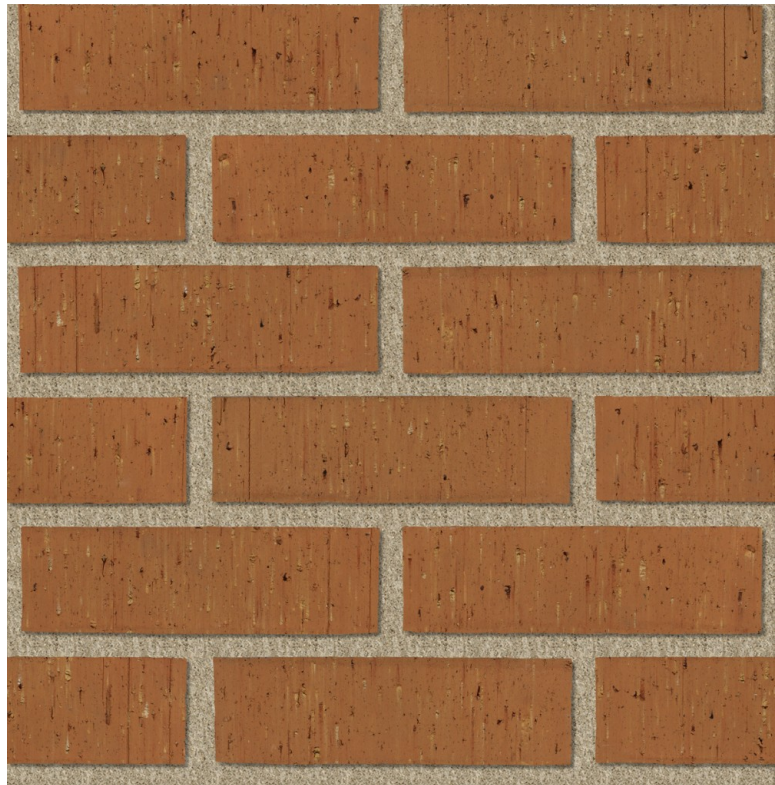

## 550 Dark Virtual Brick Sample

| <i>Size</i>    | <i>Available Textures</i>                      |
|----------------|--|
| <i>Closure</i> | <i>Velour</i>                                  |
| <i>Modular</i> | <i>Scratch</i><br><i>Bark</i><br><i>Velour</i> |
| <i>Utility</i> | <i>Velour</i>                                  |
| <i>King</i>    | <i>Velour</i>                                  |

### Grout Selections

Colors shown are intended as a guide only and may vary. To ensure color accuracy call for a sample.