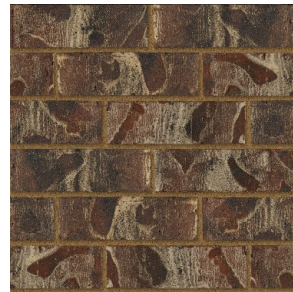

545 F Virtual Brick Sample

<i>Size</i>	<i>Available Textures</i>
<i>Modular</i>	<i>Velour</i> <i>Old English</i>
<i>Western King</i>	<i>Velour</i> <i>Old English</i>

Contact Information

Mail:

Kansas Brick and Tile
767 N US Hwy 281
Hoisington, KS 67544

Buff

Red

Brown

Black

Closeup

Colors shown are intended as a guide only and may vary. To ensure color accuracy call for a sample.