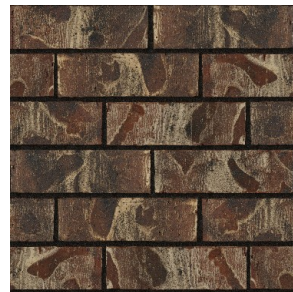

545 F Virtual Brick Sample

<i>Size</i>	<i>Available Textures</i>
<i>Modular</i>	<i>Velour</i> <i>Old English</i>
<i>Western King</i>	<i>Velour</i> <i>Old English</i>

Contact Information

Mail:

Kansas Brick and Tile
767 N US Hwy 281
Hoisington, KS 67544

Buff

Red

Brown

Black

Closeup

Colors shown are intended as a guide only and may vary. To ensure color accuracy call for a sample.