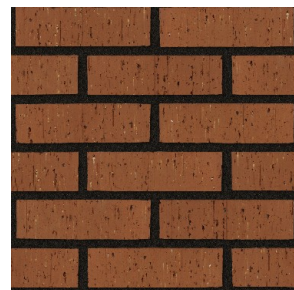

520 Dark Mod Virtual Brick Sample

<i>Size</i>	<i>Available Textures</i>
<i>Closure</i>	<i>Velour</i>
<i>Modular</i>	<i>Scratch</i> <i>Rug</i> <i>Velour</i> <i>Bark</i>
<i>Utility</i>	<i>Velour</i>
<i>King</i>	<i>Velour</i>

info@kansasbrick.com

Grout Selections

Gray

Buff

Red

Brown

Black

Closeup

Colors shown are intended as a guide only and may vary. To ensure color accuracy call for a sample.