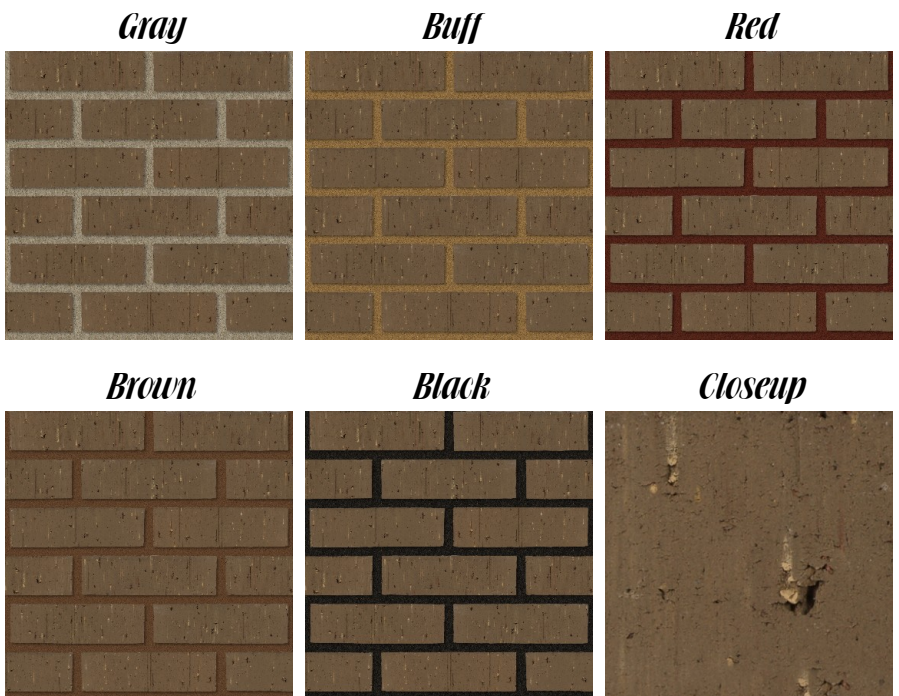

Grout Selections

Colors shown are intended as a guide only and may vary. To ensure color accuracy call for a sample.