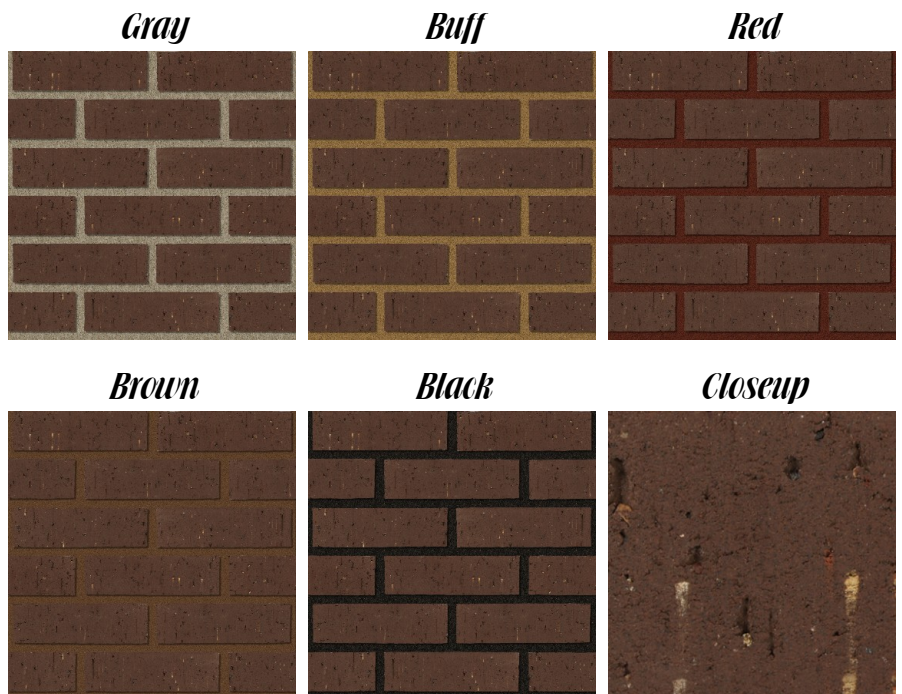

Grout Selections

Colors shown are intended as a guide only and may vary. To ensure color accuracy call for a sample.