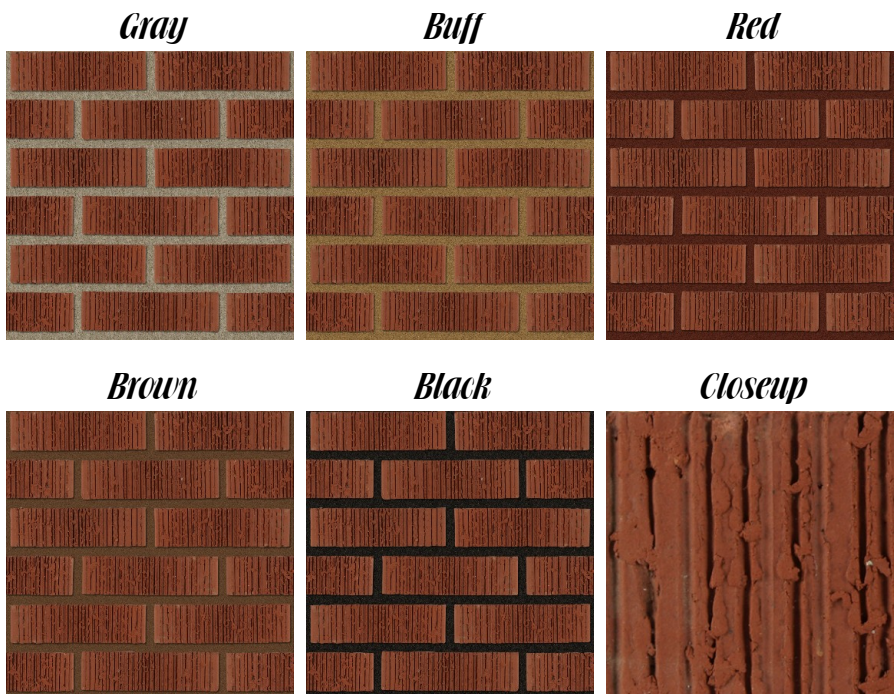

***200 Scratch Virtual Brick Sample***  
***Size Available Textures***

***Contact Information***

**Mail:**  
***Kansas Brick and Tile***  
***767 N US Hwy 281***  
***Hoisington, KS 67544***

**Phone:**  
***(620)-653-2157***

**Fax:**  
***(620)-653-7609***

**Email:**  
***info@kansasbrick.com***

***Grout Selections***

Colors shown are intended as a guide only and may vary. To ensure color accuracy call for a sample.